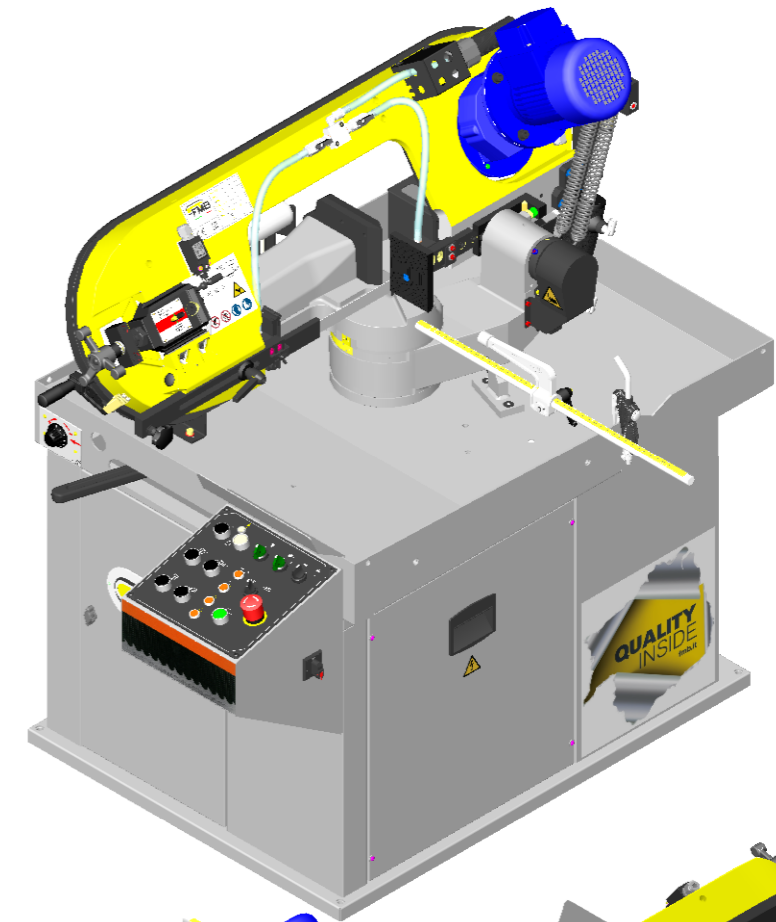

LAYOUT CENTAURO

	DATE	DESCRIPTION		
	10-10-2023	CENTAURO		
DRAWN BY	-	SCALE	SIZE	SHEET 1 OF 1
		1:13	A3	

THE INFORMATION IN THIS DRAWING IS THE SOLE PROPERTY OF F.M.B. Srl. ANY REPRODUCTION IN PART OF AS A WHOLE WITHOUT THE PERMISSION OF F.M.B. Srl IS PROHIBITED.