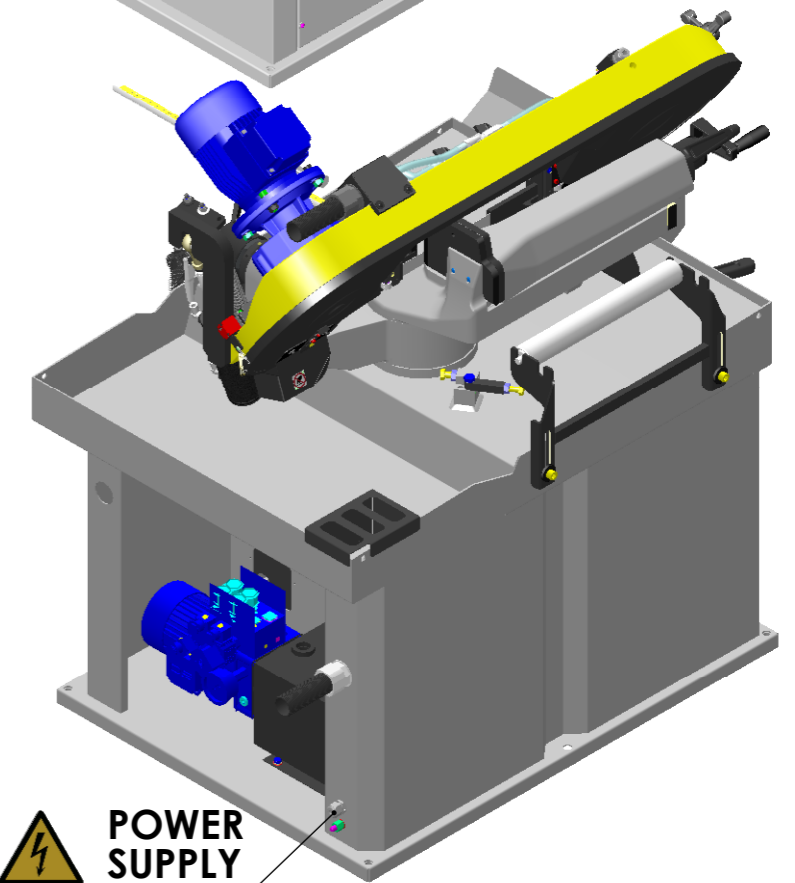

LAYOUT CENTAURO

	DATE	DESCRIPTION		
	10-10-2023	CENTAURO		
DRAWN BY	-	SCALE	SIZE	SHEET 1 OF 1
		1:13	A3	

THE INFORMATION IN THIS DRAWING IS THE SOLE PROPERTY OF F.M.B. Srl. ANY REPRODUCTION IN PART OF AS A WHOLE WITHOUT THE PERMISSION OF F.M.B. Srl IS PROHIBITED.