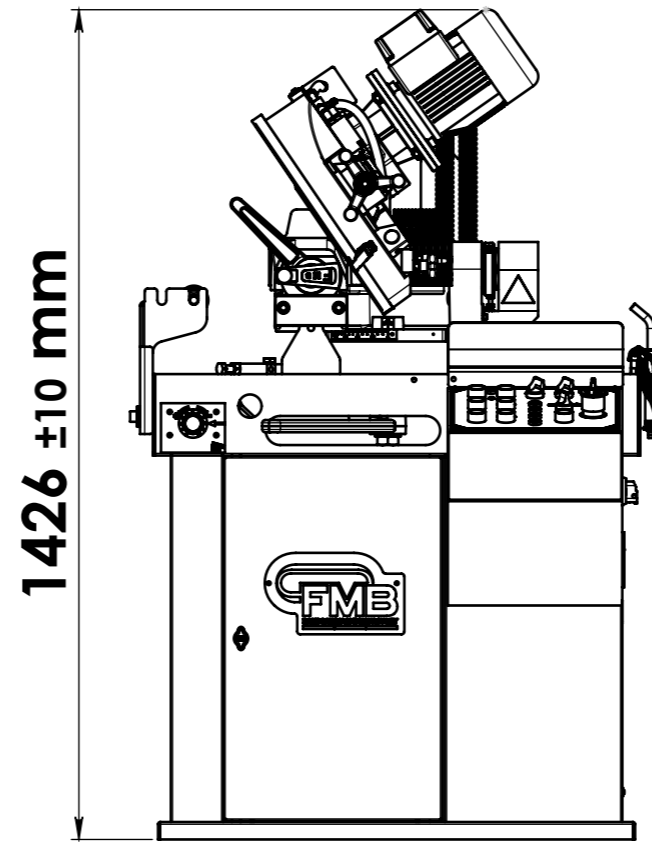

LAYOUT CENTAURO

	DATE	DESCRIPTION		
	10-10-2023	CENTAURO		
DRAWN BY	-	SCALE	SIZE	SHEET 1 OF 1
		1:13	A3	

THE INFORMATION IN THIS DRAWING IS THE SOLE PROPERTY OF F.M.B. Srl. ANY REPRODUCTION IN PART OF AS A WHOLE WITHOUT THE PERMISSION OF F.M.B. Srl IS PROHIBITED.