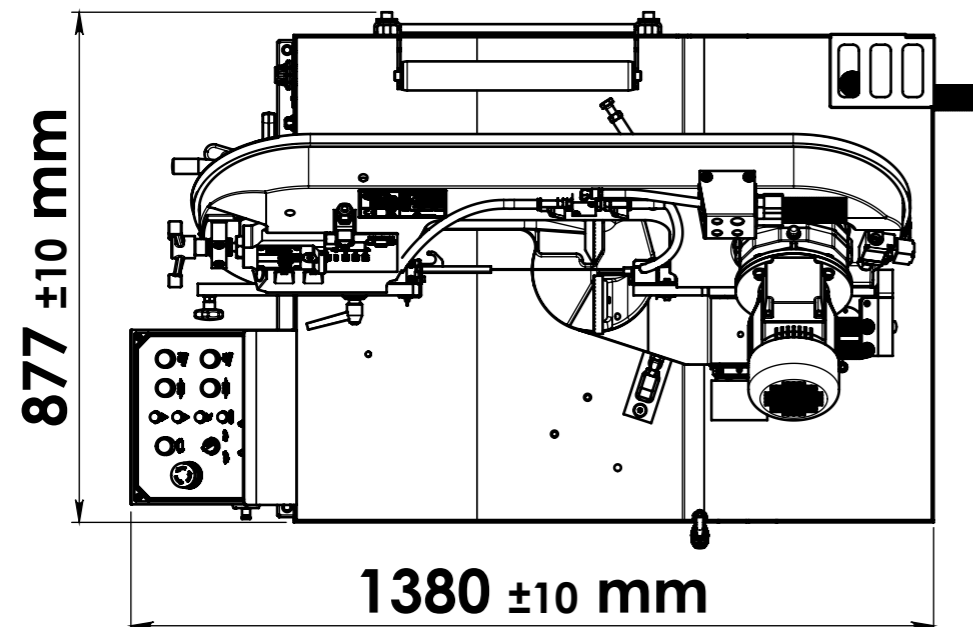

LAYOUT CENTAURO

	DATE	DESCRIPTION		
	10-10-2023	CENTAURO		
DRAWN BY	-	SCALE	SIZE	SHEET 1 OF 1
		1:13	A3	

THE INFORMATION IN THIS DRAWING IS THE SOLE PROPERTY OF F.M.B. Srl. ANY REPRODUCTION IN PART OF AS A WHOLE WITHOUT THE PERMISSION OF F.M.B. Srl IS PROHIBITED.