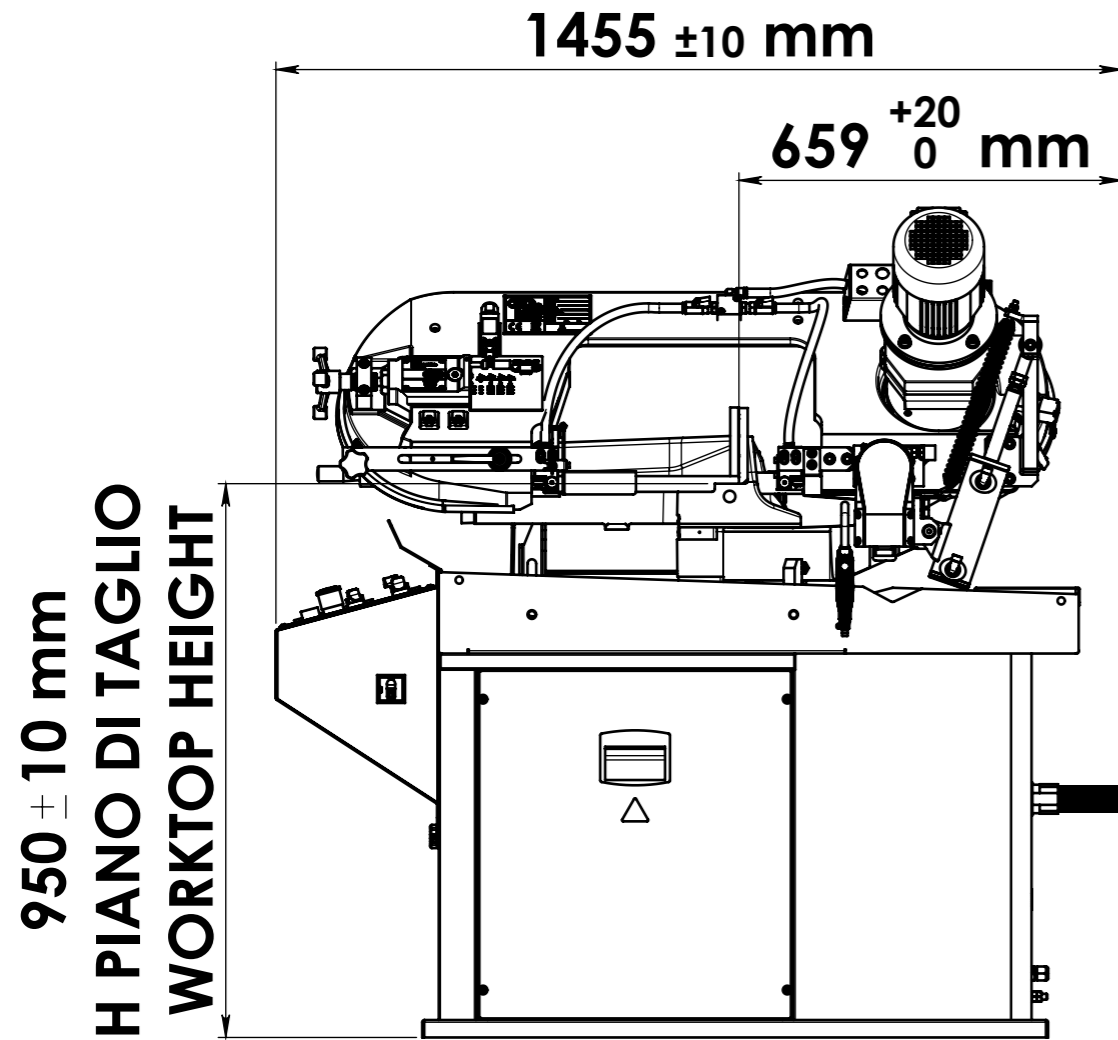

LAYOUT CENTAURO

	DATE	DESCRIPTION		
	10-10-2023	CENTAURO		
DRAWN BY	-	SCALE	SIZE	SHEET 1 OF 1
		1:13	A3	

THE INFORMATION IN THIS DRAWING IS THE SOLE PROPERTY OF F.M.B. Srl. ANY REPRODUCTION IN PART OF AS A WHOLE WITHOUT THE PERMISSION OF F.M.B. Srl IS PROHIBITED.