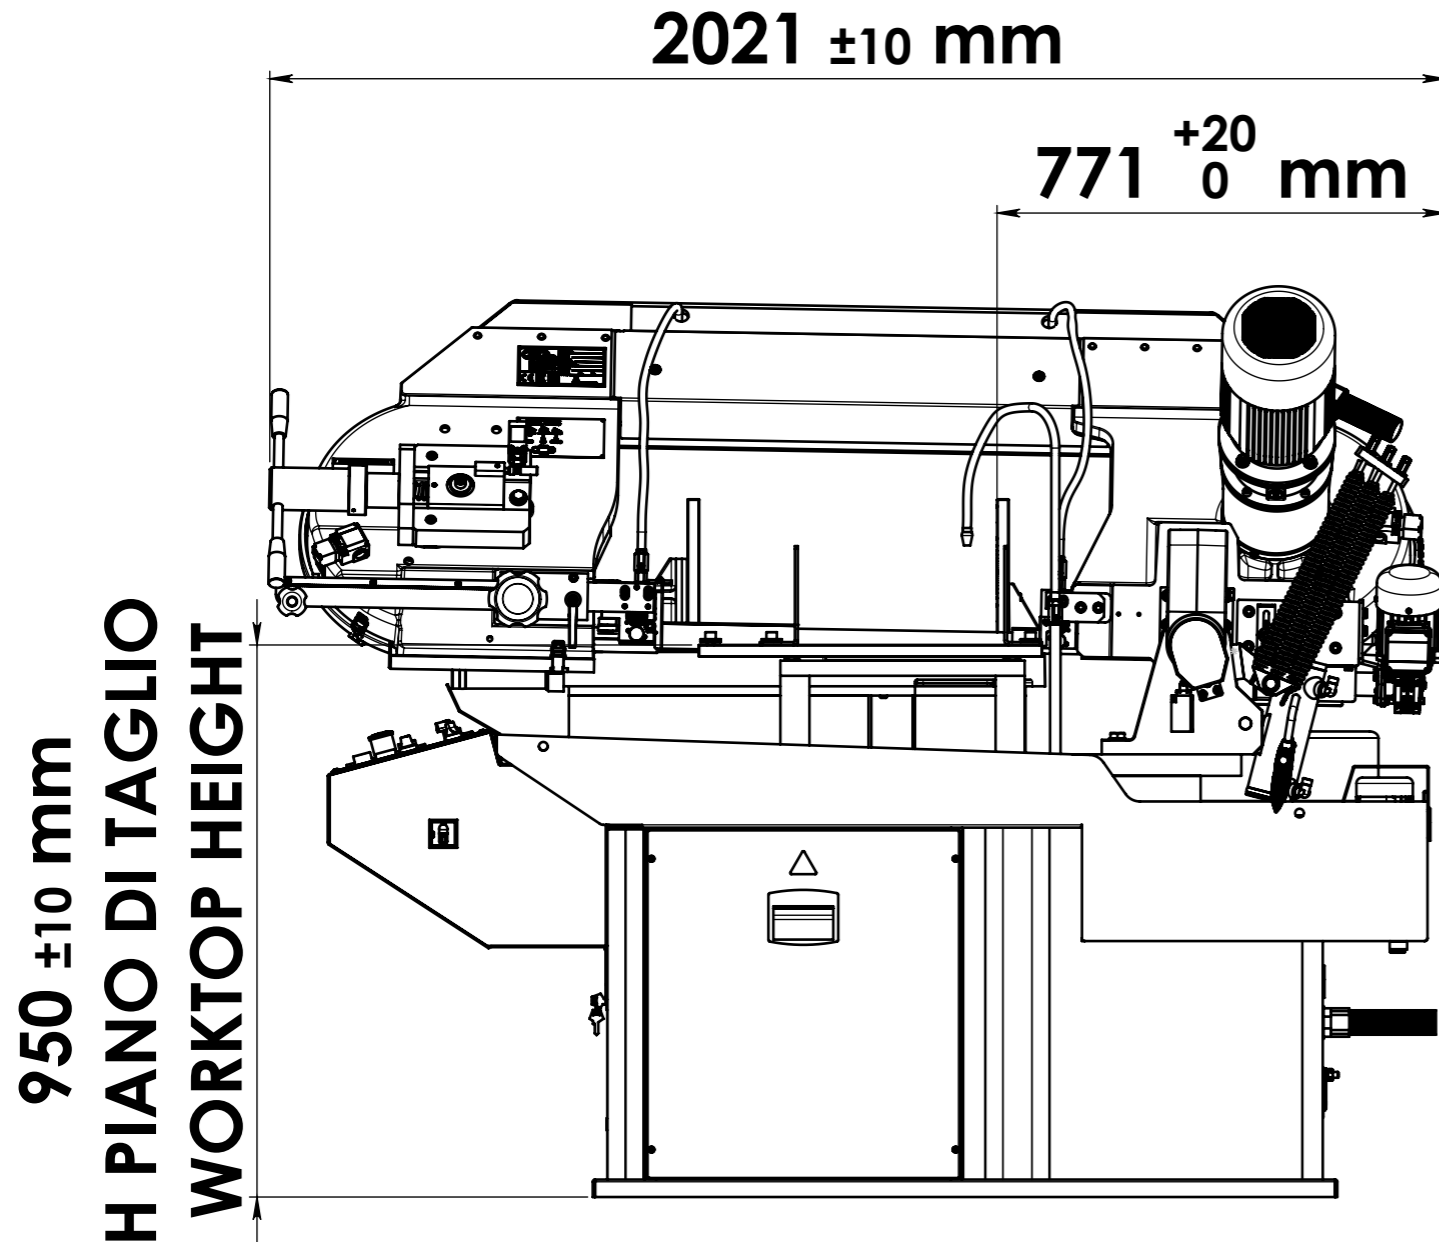

# LAYOUT HERCULES

CONTROL PANEL

	DATE	DESCRIPTION		
	05-04-2023	<b>HERCULES</b>		
DRAWN BY		SCALE	SIZE	SHEET 1 OF 1
-		1:13	A3	

THE INFORMATION IN THIS DRAWING IS THE SOLE PROPERTY OF F.M.B. Srl. ANY REPRODUCTION IN PART OR AS A WHOLE WITHOUT THE PERMISSION OF F.M.B. Srl IS PROHIBITED.