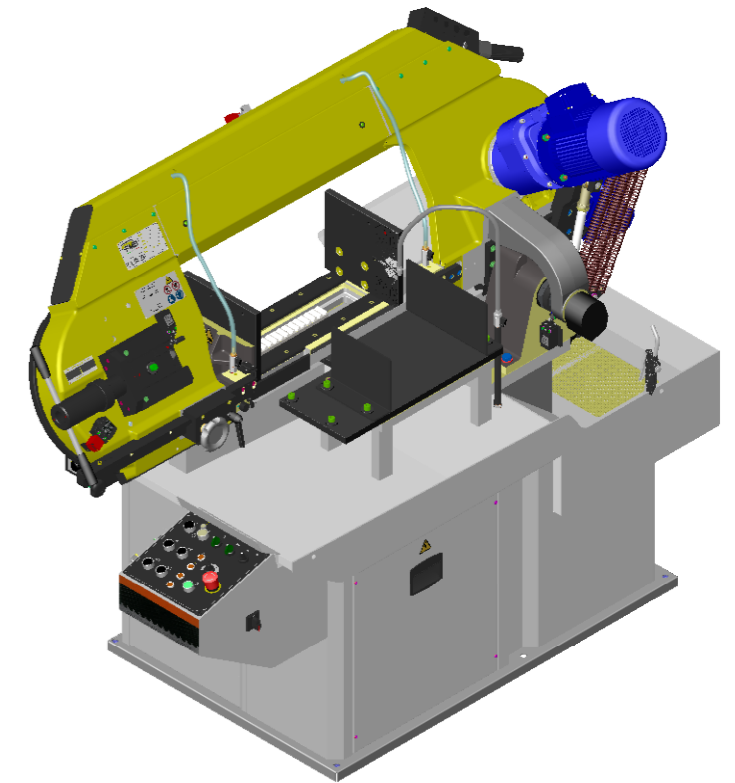

# LAYOUT HERCULES

CONTROL PANEL

	DATE	DESCRIPTION		
	05-04-2023	<b>HERCULES</b>		
DRAWN BY		SCALE	SIZE	SHEET 1 OF 1
-		1:13	A3	

THE INFORMATION IN THIS DRAWING IS THE SOLE PROPERTY OF F.M.B. Srl. ANY REPRODUCTION IN PART OR AS A WHOLE WITHOUT THE PERMISSION OF F.M.B. Srl IS PROHIBITED.