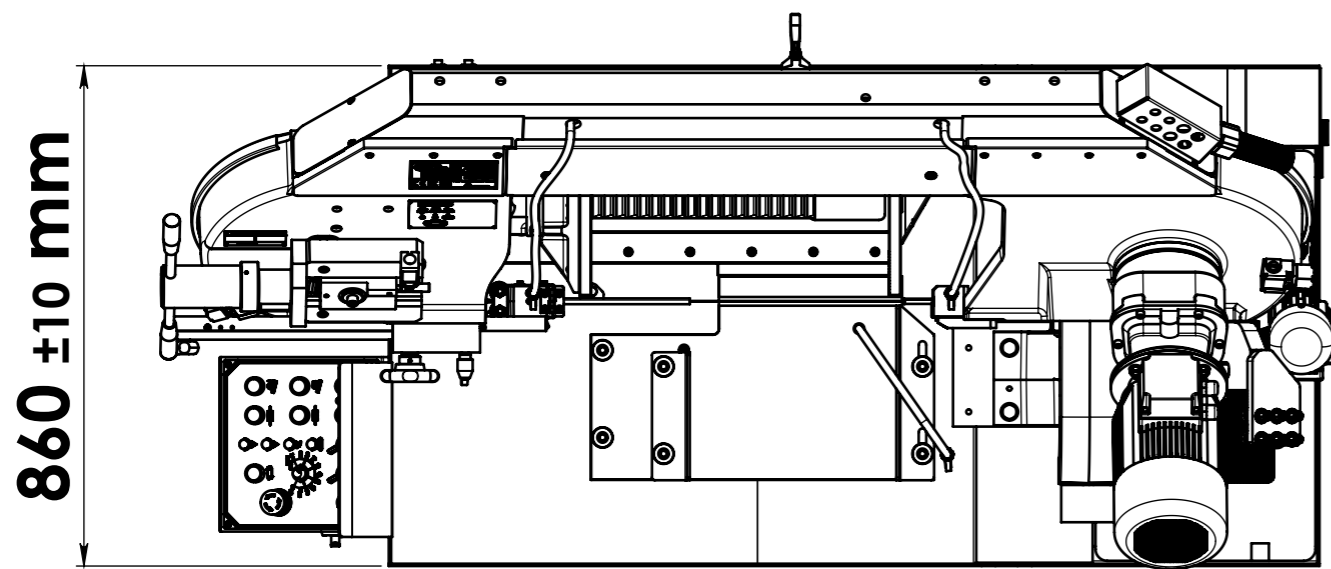

# LAYOUT HERCULES

CONTROL PANEL

	DATE	DESCRIPTION		
	05-04-2023	<b>HERCULES</b>		
DRAWN BY		SCALE	SIZE	SHEET 1 OF 1
-		1:13	A3	

THE INFORMATION IN THIS DRAWING IS THE SOLE PROPERTY OF F.M.B. Srl. ANY REPRODUCTION IN PART OR AS A WHOLE WITHOUT THE PERMISSION OF F.M.B. Srl IS PROHIBITED.