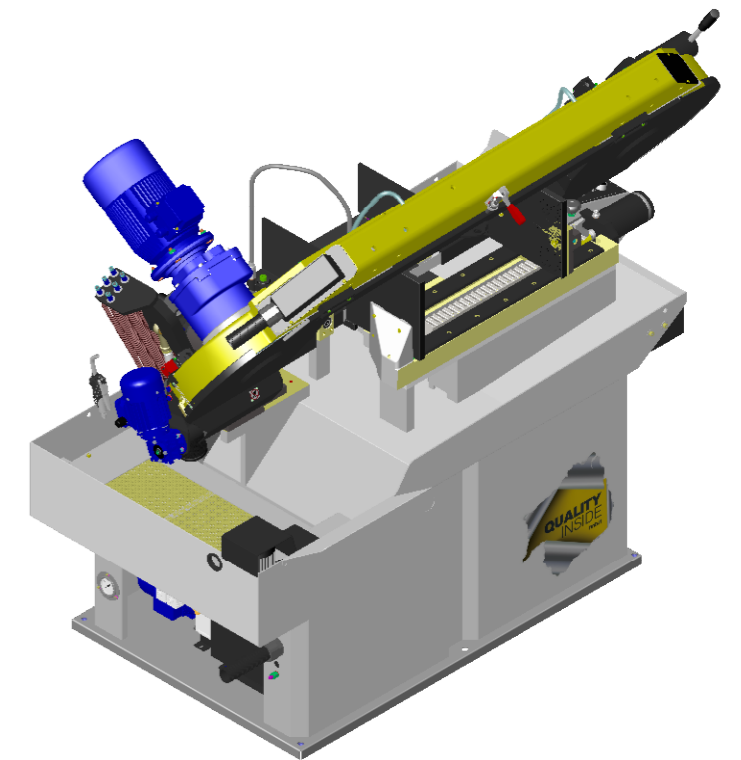

# LAYOUT HERCULES

CONTROL PANEL

	DATE	DESCRIPTION		
	05-04-2023	<b>HERCULES</b>		
DRAWN BY		SCALE	SIZE	SHEET 1 OF 1
-		1:13	A3	

THE INFORMATION IN THIS DRAWING IS THE SOLE PROPERTY OF F.M.B. Srl. ANY REPRODUCTION IN PART OR AS A WHOLE WITHOUT THE PERMISSION OF F.M.B. Srl IS PROHIBITED.