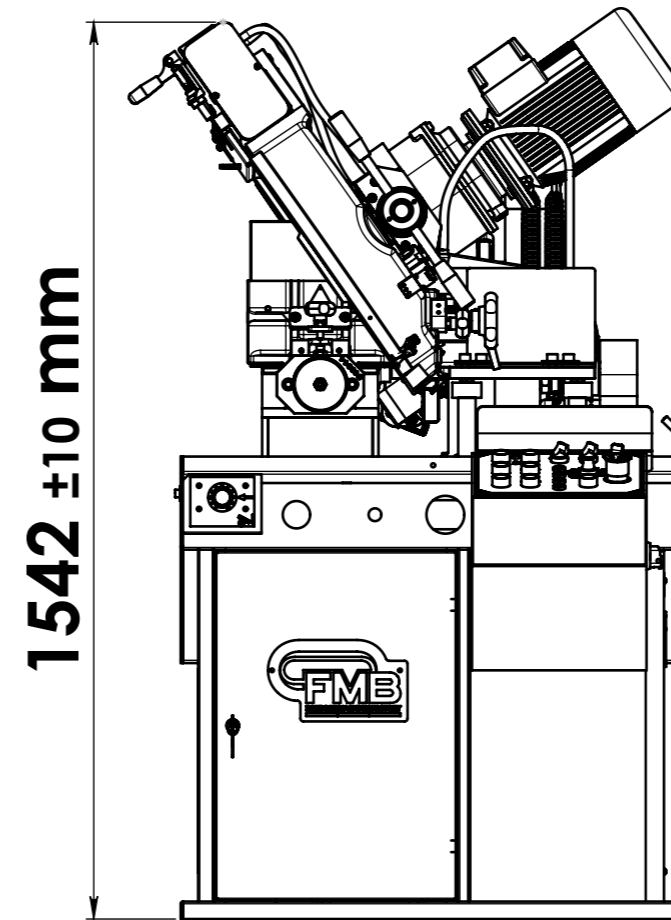

# LAYOUT HERCULES

CONTROL PANEL

	DATE	DESCRIPTION		
	05-04-2023	<b>HERCULES</b>		
DRAWN BY		SCALE	SIZE	SHEET 1 OF 1
-		1:13	A3	

THE INFORMATION IN THIS DRAWING IS THE SOLE PROPERTY OF F.M.B. Srl. ANY REPRODUCTION IN PART OR AS A WHOLE WITHOUT THE PERMISSION OF F.M.B. Srl IS PROHIBITED.