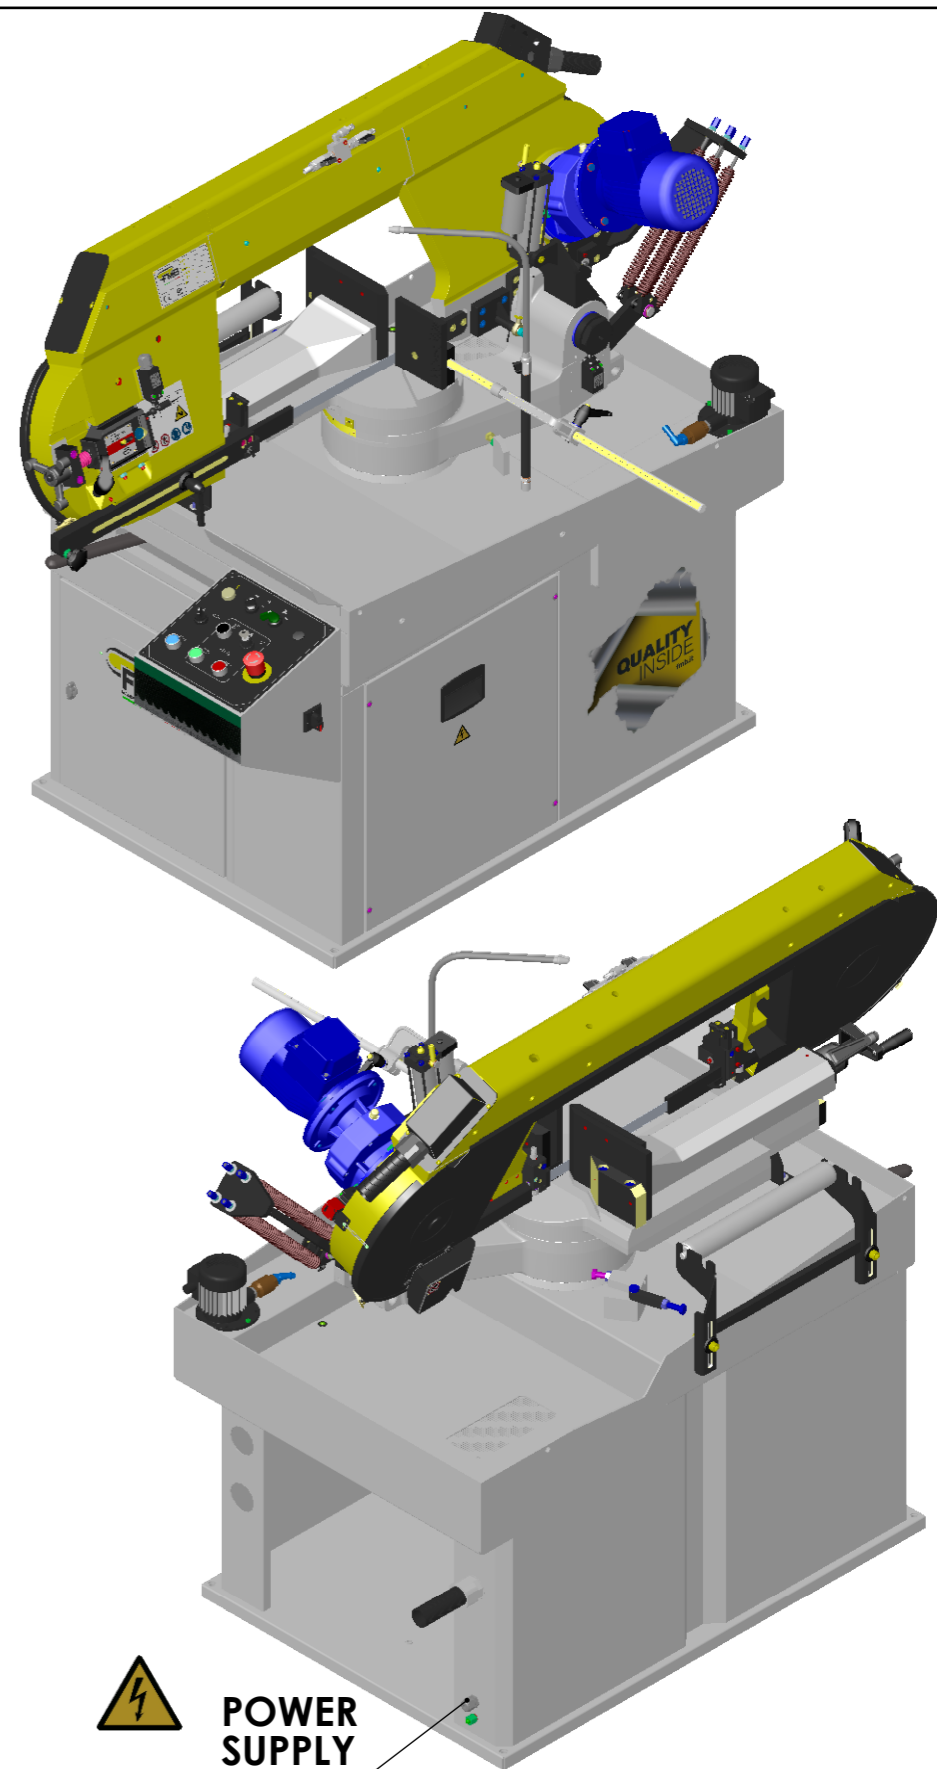

LAYOUT MERCURY+G

POWER
SUPPLY

	DATE	DESCRIPTION		
	10-10-2023	MERCURY+G		
DRAWN BY	SCALE	SIZE	SHEET 1 OF 1	
-	1:13	A3		

THE INFORMATION IN THIS DRAWING IS THE SOLE PROPERTY OF F.M.B. Srl. ANY REPRODUCTION IN PART OF AS A WHOLE WITHOUT THE PERMISSION OF F.M.B. Srl IS PROHIBITED.