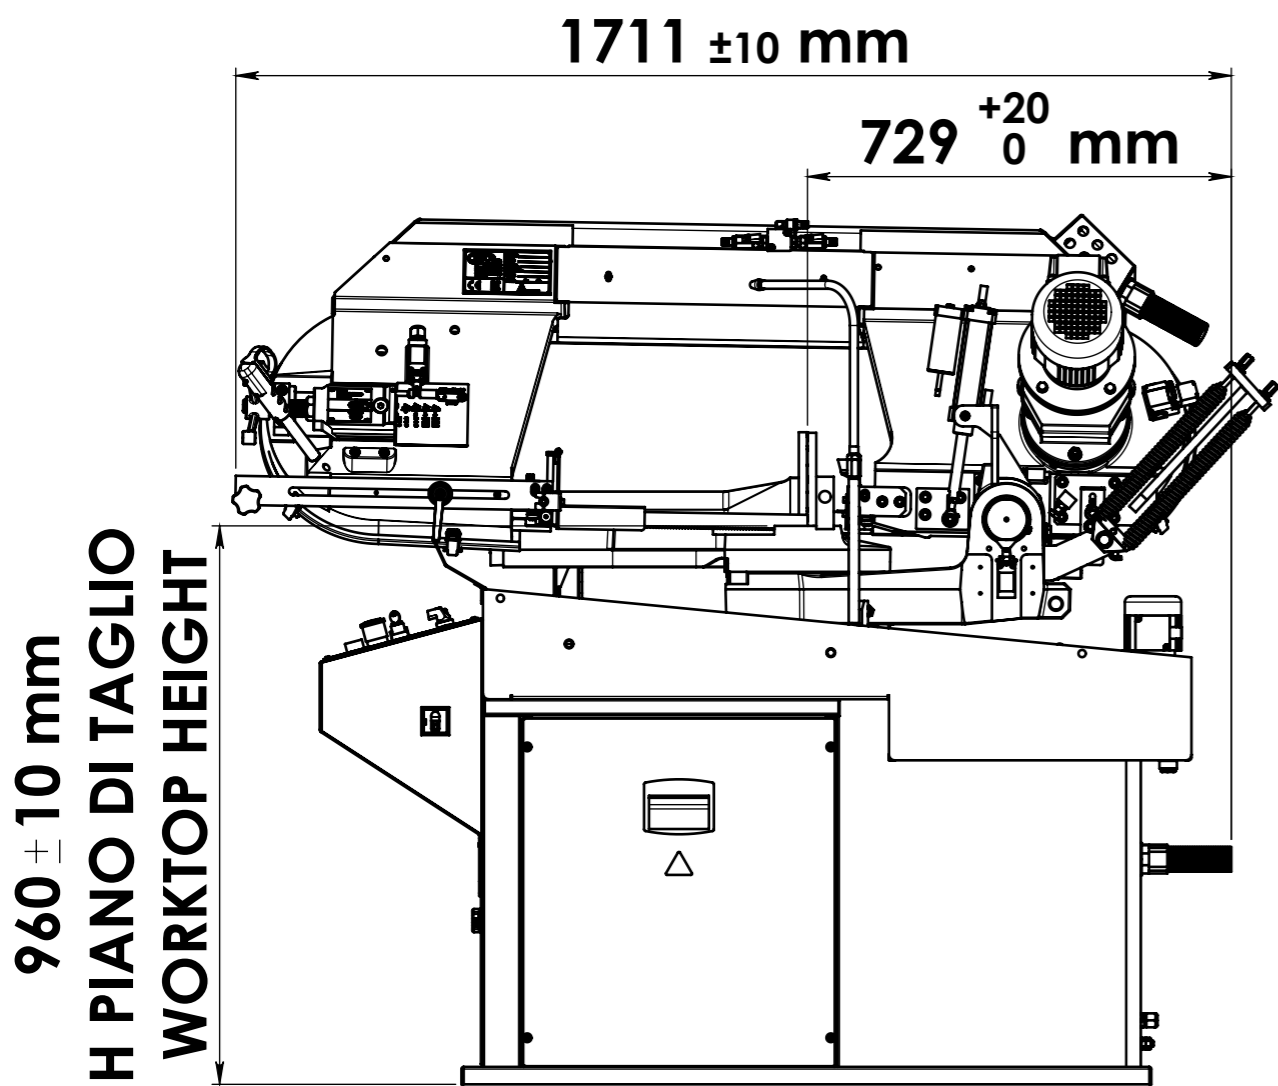

LAYOUT MERCURY+G

POWER
SUPPLY

	DATE	DESCRIPTION		
	10-10-2023	MERCURY+G		
DRAWN BY	SCALE	SIZE	SHEET 1 OF 1	
-	1:13	A3		

THE INFORMATION IN THIS DRAWING IS THE SOLE PROPERTY OF F.M.B. Srl. ANY REPRODUCTION IN PART OF AS A WHOLE WITHOUT THE PERMISSION OF F.M.B. Srl IS PROHIBITED.