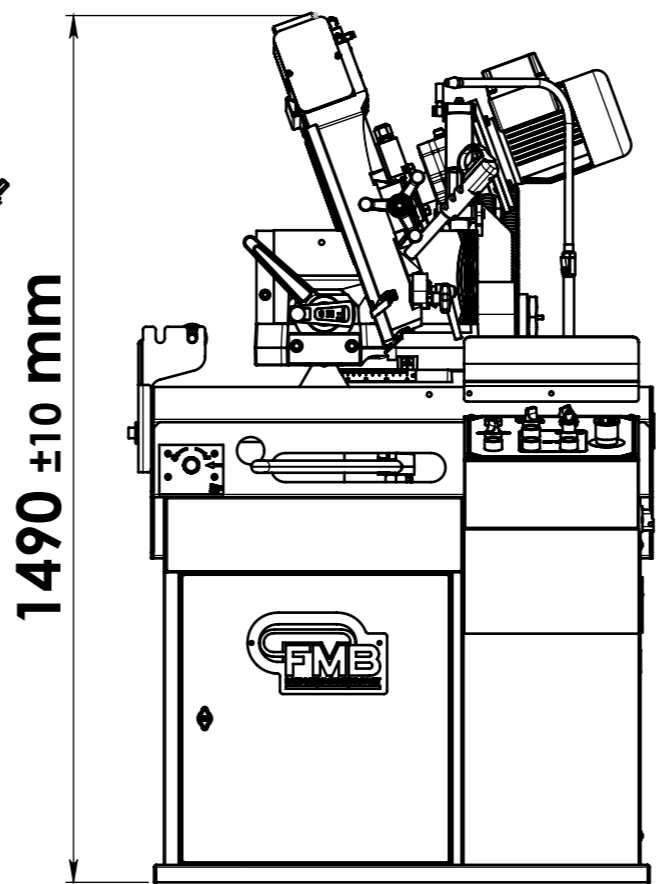

LAYOUT MERCURY+G

POWER
SUPPLY

	DATE	DESCRIPTION		
	10-10-2023	MERCURY+G		
DRAWN BY	SCALE	SIZE	SHEET 1 OF 1	
-	1:13	A3		

THE INFORMATION IN THIS DRAWING IS THE SOLE PROPERTY OF F.M.B. Srl. ANY REPRODUCTION IN PART OF AS A WHOLE WITHOUT THE PERMISSION OF F.M.B. Srl IS PROHIBITED.