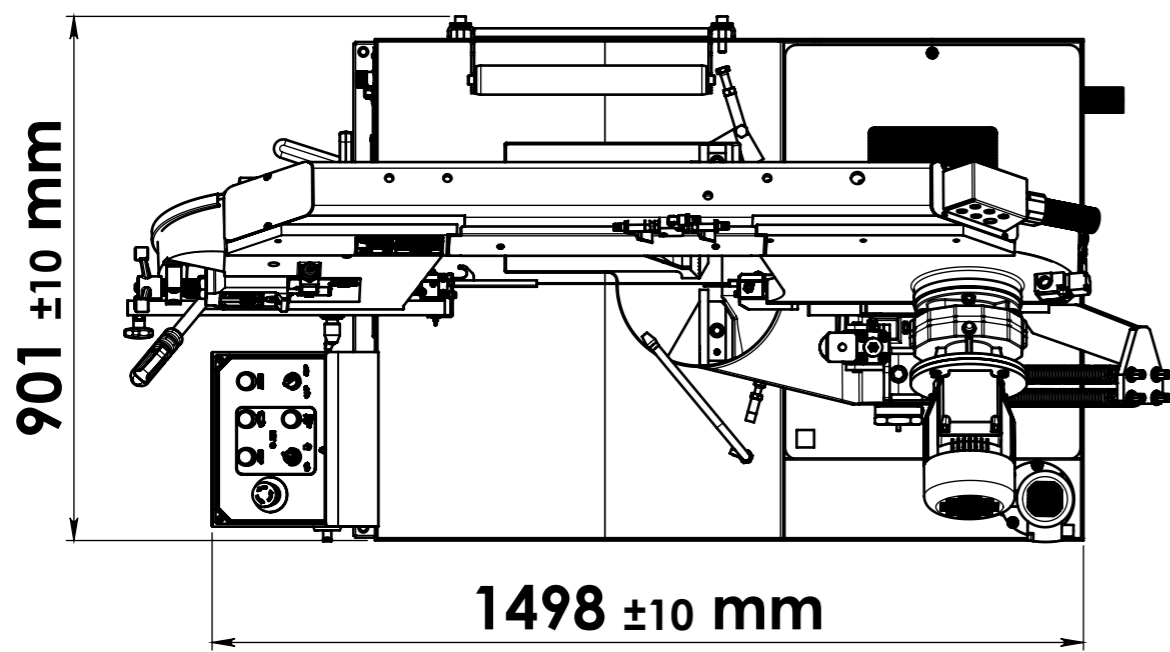

LAYOUT MERCURY+G

POWER
SUPPLY

	DATE	DESCRIPTION		
	10-10-2023	MERCURY+G		
DRAWN BY	SCALE	SIZE	SHEET 1 OF 1	
-	1:13	A3		

THE INFORMATION IN THIS DRAWING IS THE SOLE PROPERTY OF F.M.B. Srl. ANY REPRODUCTION IN PART OF AS A WHOLE WITHOUT THE PERMISSION OF F.M.B. Srl IS PROHIBITED.