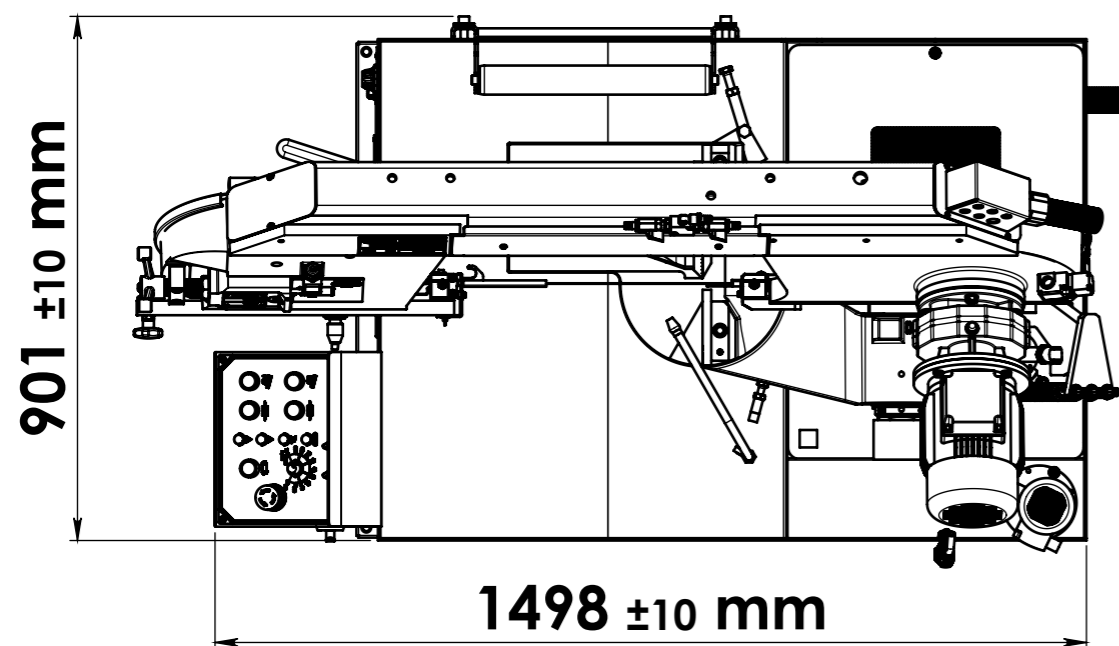

# LAYOUT MERCURY

	DATE	DESCRIPTION		
	10-10-2023	<b>MERCURY</b>		
DRAWN BY	-	SCALE	SIZE	SHEET 1 OF 1
		1:13	A3	

THE INFORMATION IN THIS DRAWING IS THE SOLE PROPERTY OF F.M.B. Srl. ANY REPRODUCTION IN PART OF AS A WHOLE WITHOUT THE PERMISSION OF F.M.B. Srl IS PROHIBITED.