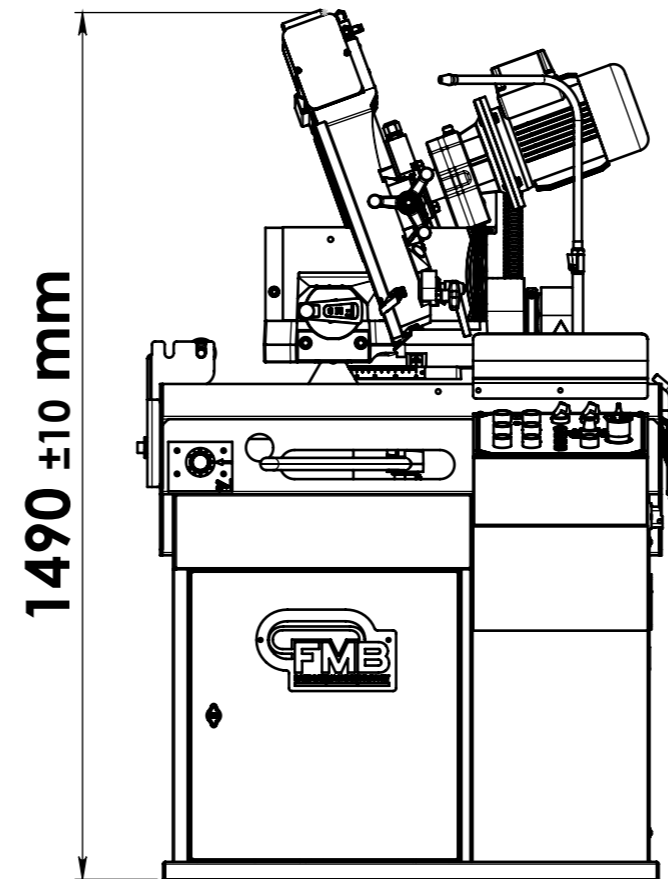

# LAYOUT MERCURY

	DATE	DESCRIPTION		
	10-10-2023	<b>MERCURY</b>		
DRAWN BY	-	SCALE	SIZE	SHEET 1 OF 1
		1:13	A3	

THE INFORMATION IN THIS DRAWING IS THE SOLE PROPERTY OF F.M.B. Srl. ANY REPRODUCTION IN PART OF AS A WHOLE WITHOUT THE PERMISSION OF F.M.B. Srl IS PROHIBITED.