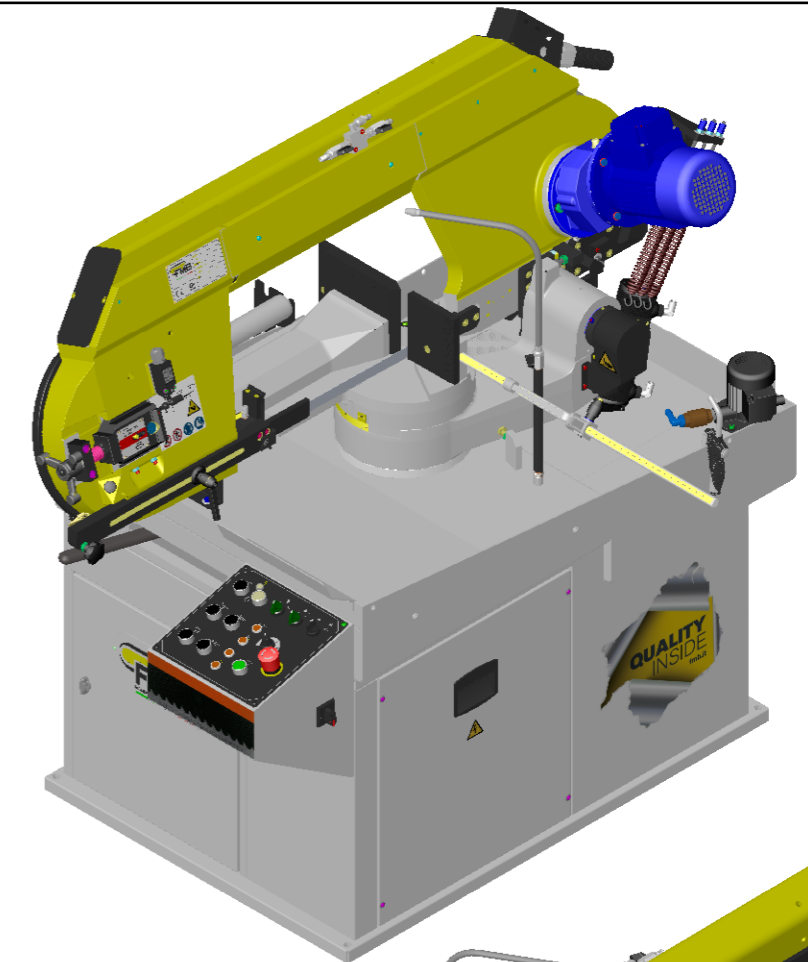

# LAYOUT MERCURY

	DATE	DESCRIPTION		
	10-10-2023	<b>MERCURY</b>		
DRAWN BY	-	SCALE	SIZE	SHEET 1 OF 1
		1:13	A3	

THE INFORMATION IN THIS DRAWING IS THE SOLE PROPERTY OF F.M.B. Srl. ANY REPRODUCTION IN PART OF AS A WHOLE WITHOUT THE PERMISSION OF F.M.B. Srl IS PROHIBITED.