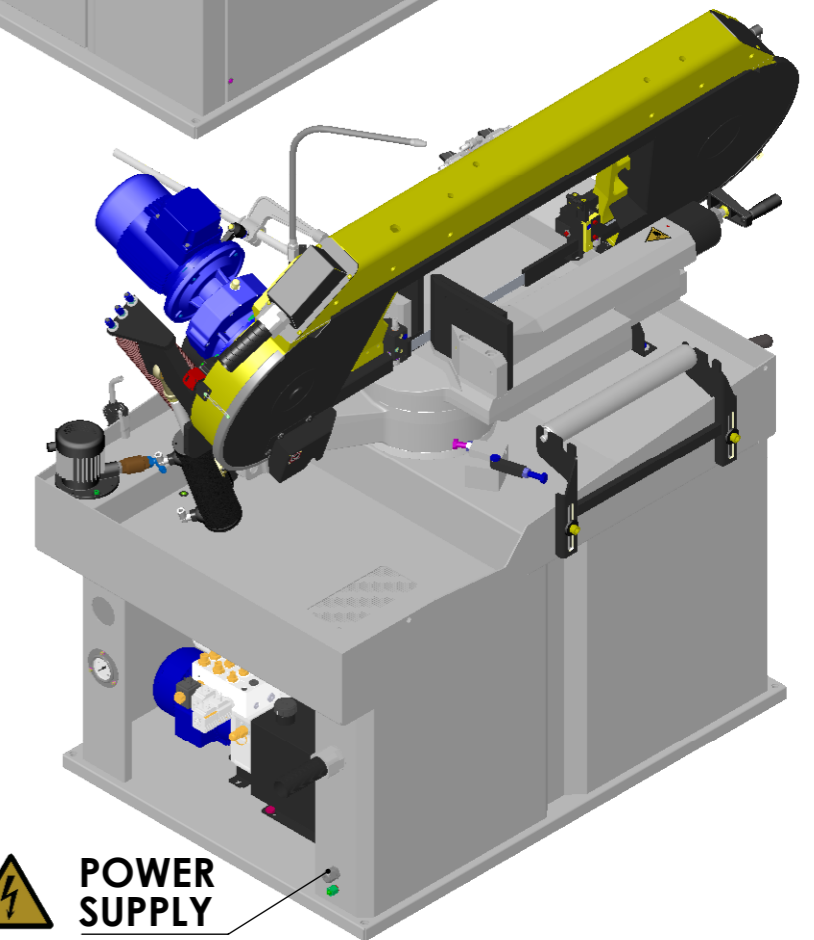

# LAYOUT MERCURY

	DATE	DESCRIPTION		
	10-10-2023	<b>MERCURY</b>		
DRAWN BY	-	SCALE	SIZE	SHEET 1 OF 1
		1:13	A3	

THE INFORMATION IN THIS DRAWING IS THE SOLE PROPERTY OF F.M.B. Srl. ANY REPRODUCTION IN PART OF AS A WHOLE WITHOUT THE PERMISSION OF F.M.B. Srl IS PROHIBITED.