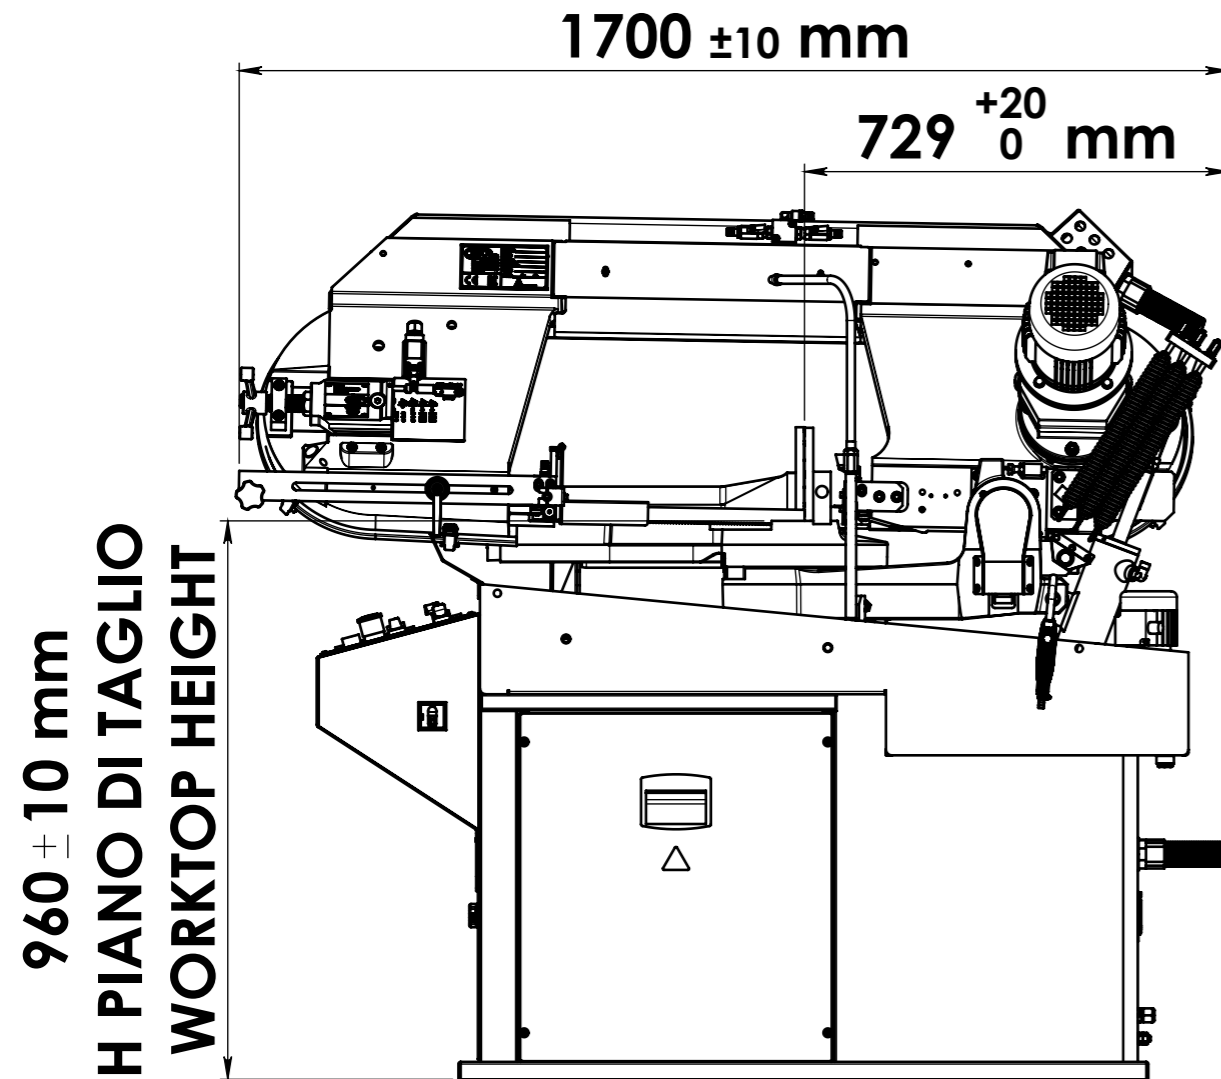

# LAYOUT MERCURY

	DATE	DESCRIPTION		
	10-10-2023	<b>MERCURY</b>		
DRAWN BY	-	SCALE	SIZE	SHEET 1 OF 1
		1:13	A3	

THE INFORMATION IN THIS DRAWING IS THE SOLE PROPERTY OF F.M.B. Srl. ANY REPRODUCTION IN PART OF AS A WHOLE WITHOUT THE PERMISSION OF F.M.B. Srl IS PROHIBITED.