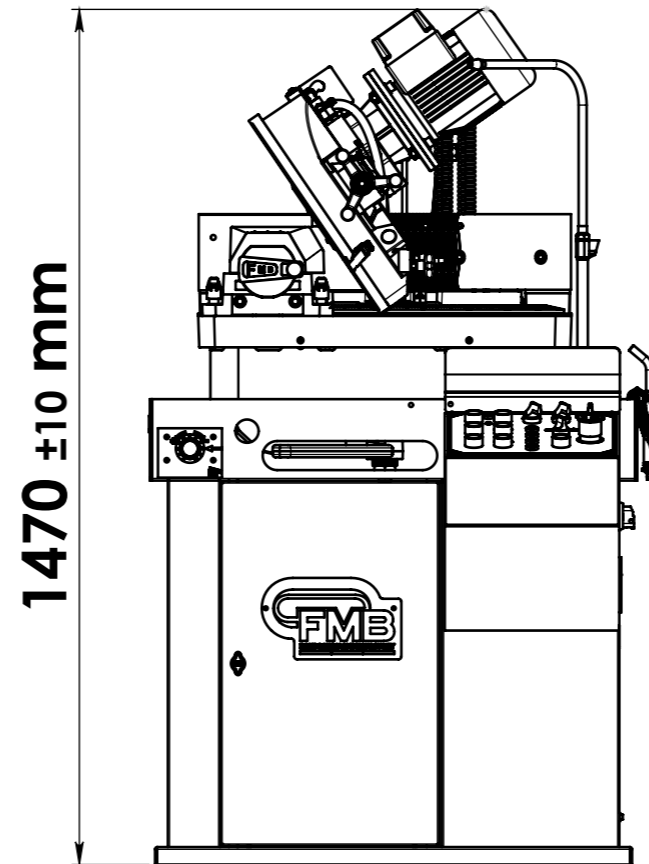

LAYOUT OMEGA

	DATE	DESCRIPTION		
	10-10-2023	OMEGA		
DRAWN BY	-	SCALE	SIZE	SHEET 1 OF 1
		1:13	A3	

THE INFORMATION IN THIS DRAWING IS THE SOLE PROPERTY OF F.M.B. Srl. ANY REPRODUCTION IN PART OF AS A WHOLE WITHOUT THE PERMISSION OF F.M.B. Srl IS PROHIBITED.