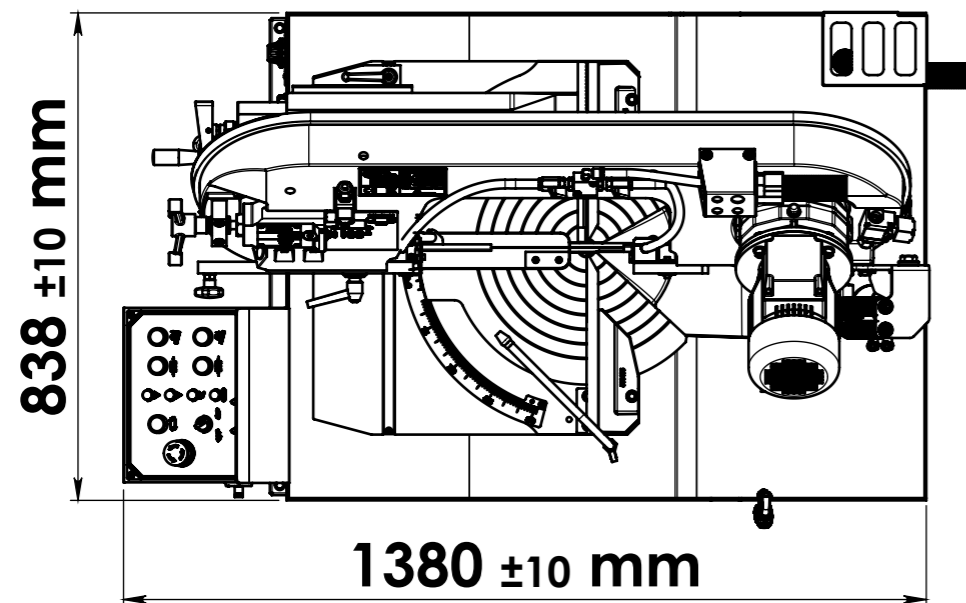

LAYOUT OMEGA

	DATE	DESCRIPTION		
	10-10-2023	OMEGA		
DRAWN BY	-	SCALE	SIZE	SHEET 1 OF 1
		1:13	A3	

THE INFORMATION IN THIS DRAWING IS THE SOLE PROPERTY OF F.M.B. Srl. ANY REPRODUCTION IN PART OF AS A WHOLE WITHOUT THE PERMISSION OF F.M.B. Srl IS PROHIBITED.