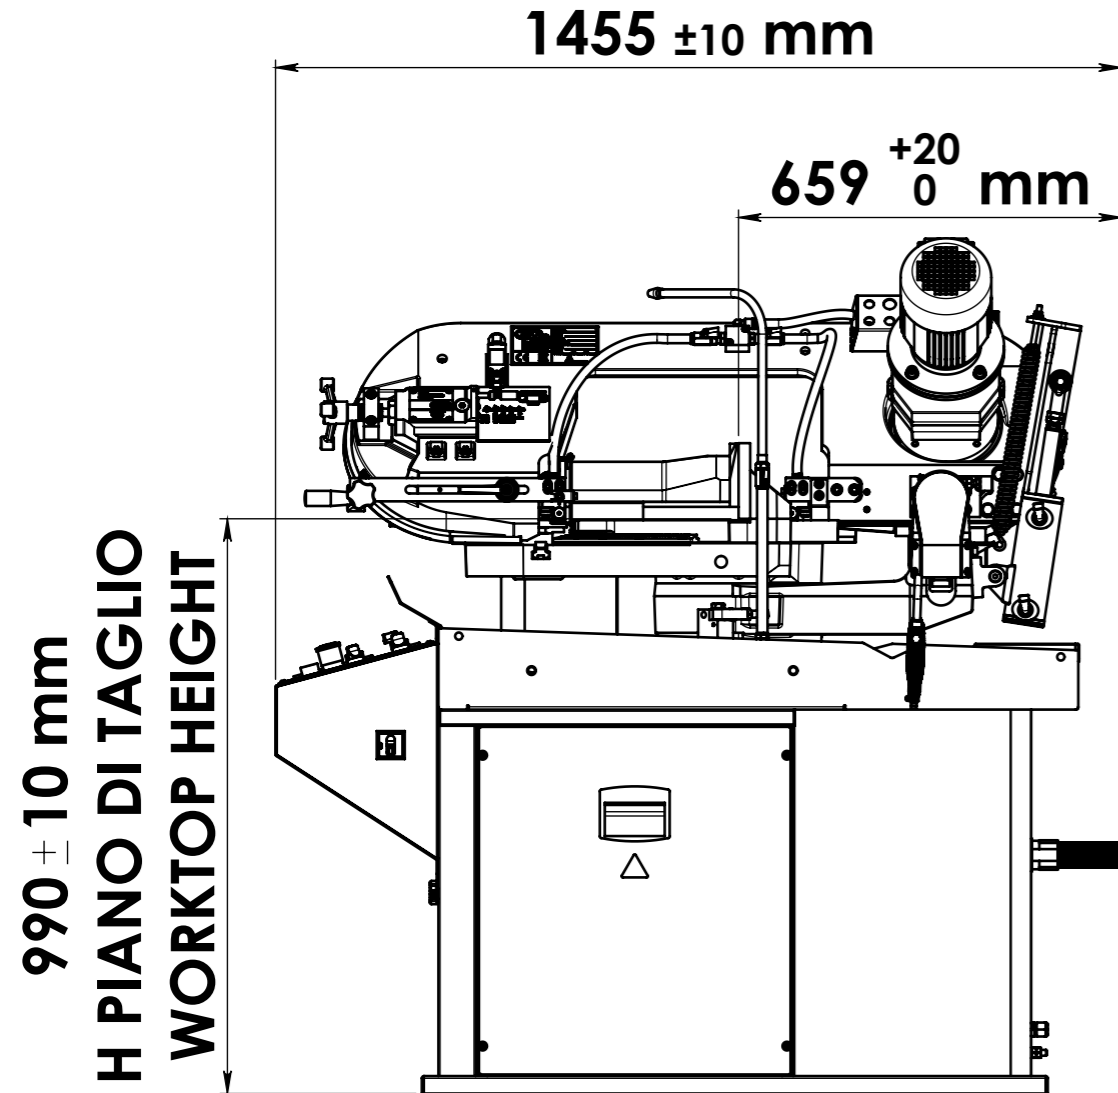

LAYOUT OMEGA

	DATE	DESCRIPTION		
	10-10-2023	OMEGA		
DRAWN BY	-	SCALE	SIZE	SHEET 1 OF 1
		1:13	A3	

THE INFORMATION IN THIS DRAWING IS THE SOLE PROPERTY OF F.M.B. Srl. ANY REPRODUCTION IN PART OF AS A WHOLE WITHOUT THE PERMISSION OF F.M.B. Srl IS PROHIBITED.