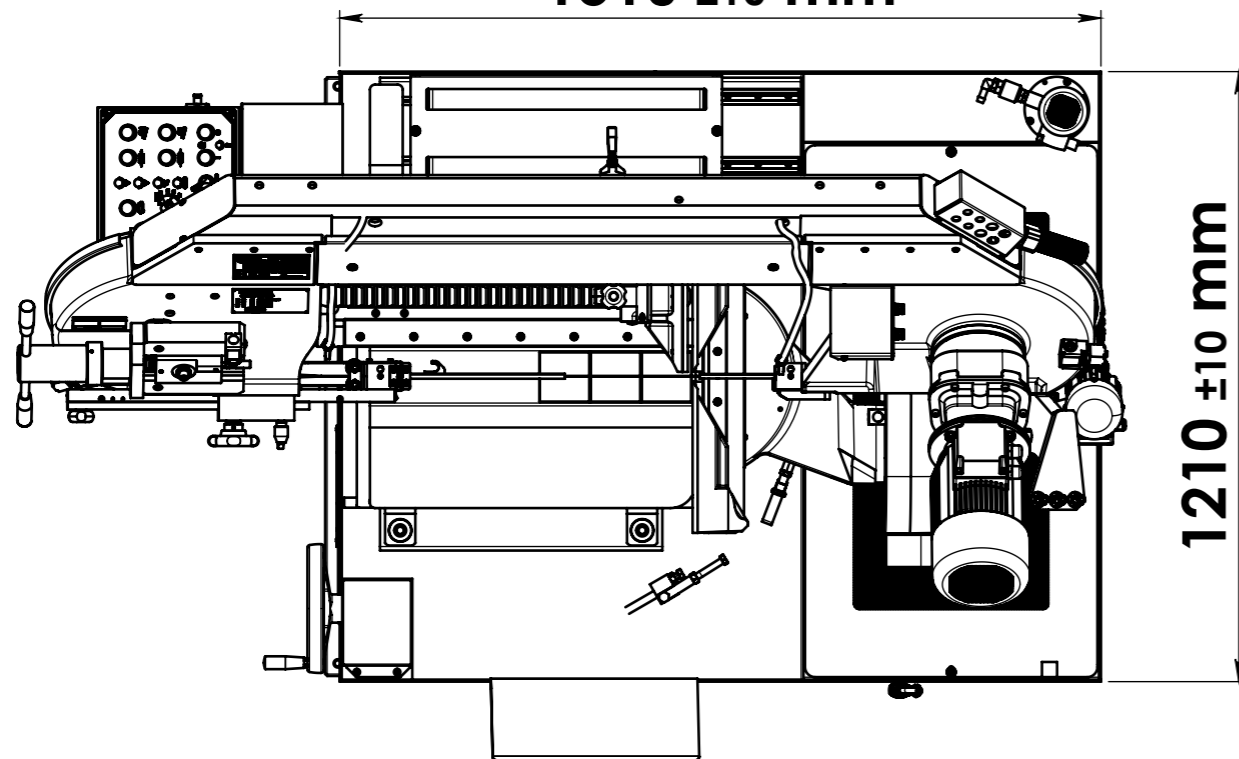

LAYOUT PEGASUS DS

1510 ±10 mm

CONTROL PANEL

| | | | | |
|----------|------------|-------------------|------|--------------|
| | DATE | DESCRIPTION | | |
| | 06-04-2023 | PEGASUS DS | | |
| DRAWN BY | | SCALE | SIZE | SHEET 1 OF 1 |
| - | | 1:15 | A3 | |