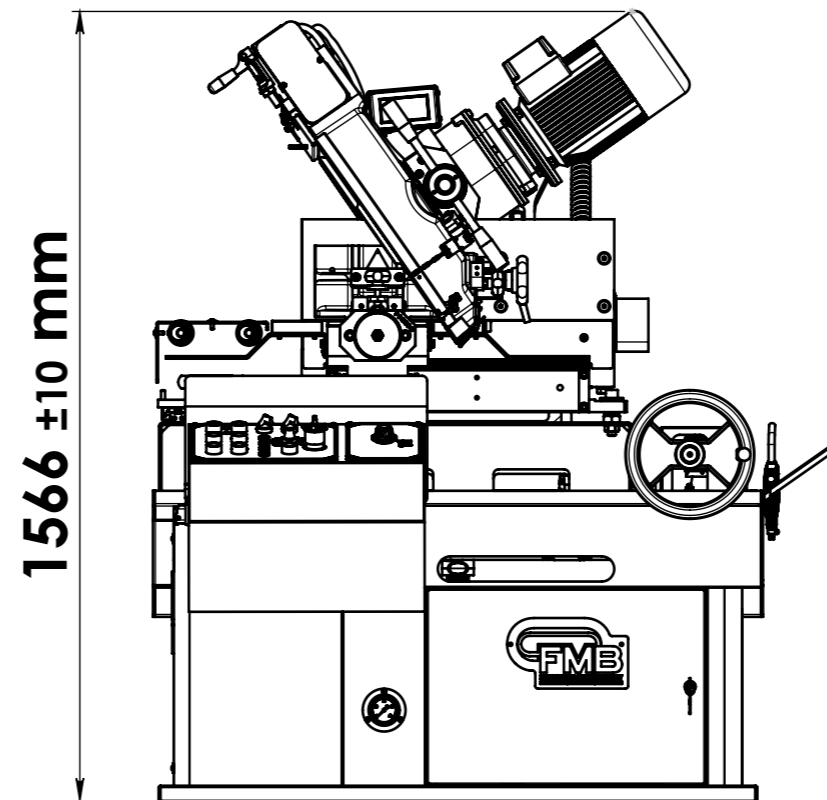

LAYOUT PEGASUS DS

1510 ±10 mm

CONTROL PANEL

| | | | | |
|----------|------------|-------------------|------|--------------|
| | DATE | DESCRIPTION | | |
| | 06-04-2023 | PEGASUS DS | | |
| DRAWN BY | | SCALE | SIZE | SHEET 1 OF 1 |
| - | | 1:15 | A3 | |