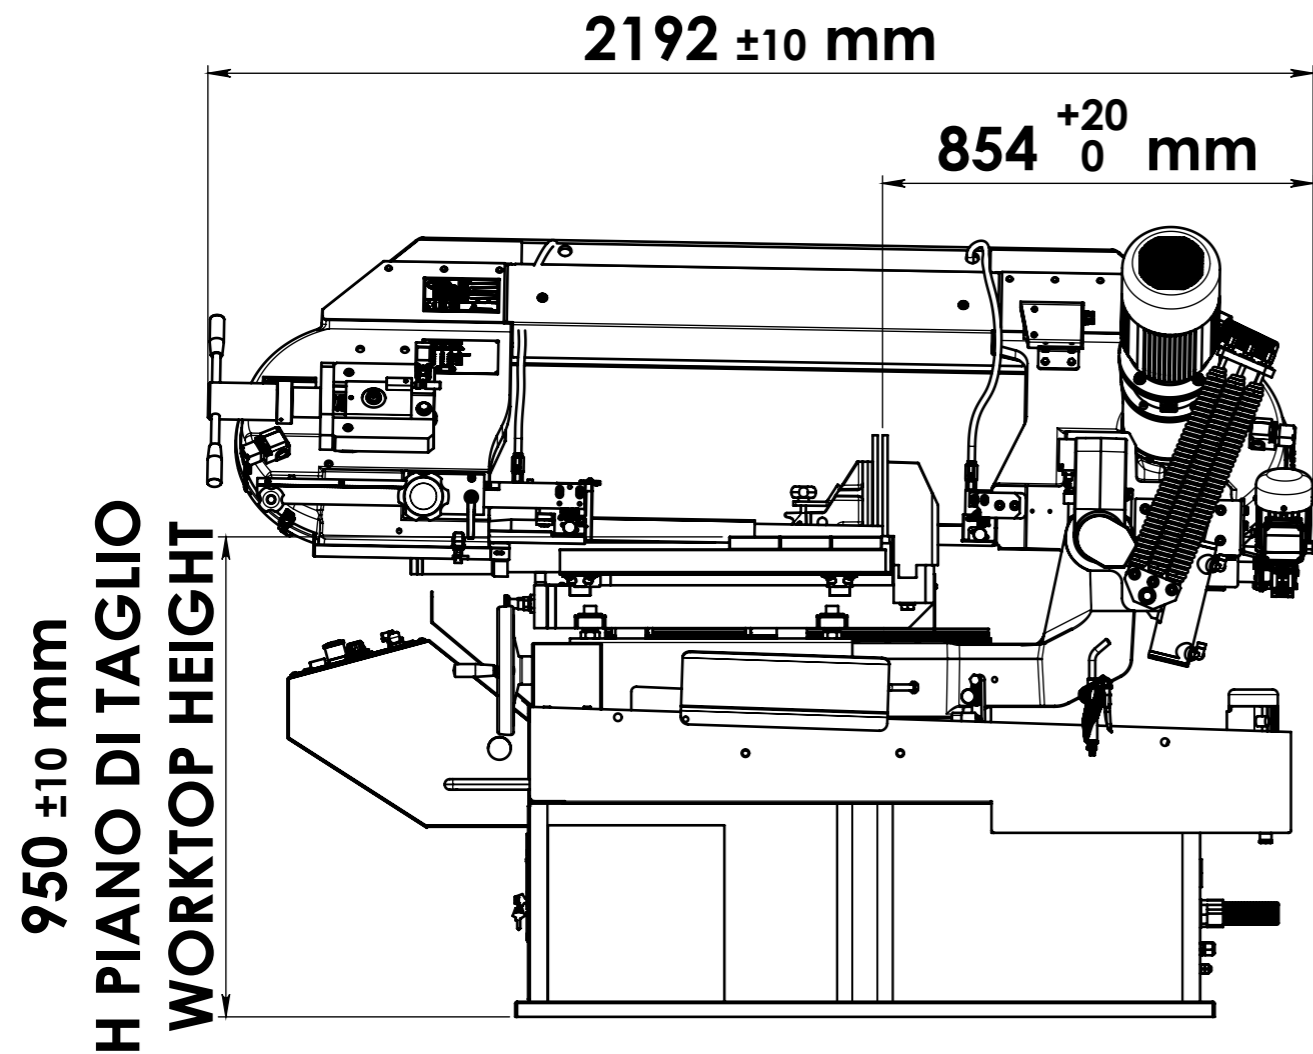

LAYOUT PEGASUS DS

1510 ±10 mm

CONTROL PANEL

| | | | | |
|----------|------------|-------------------|------|--------------|
| | DATE | DESCRIPTION | | |
| | 06-04-2023 | PEGASUS DS | | |
| DRAWN BY | | SCALE | SIZE | SHEET 1 OF 1 |
| - | | 1:15 | A3 | |