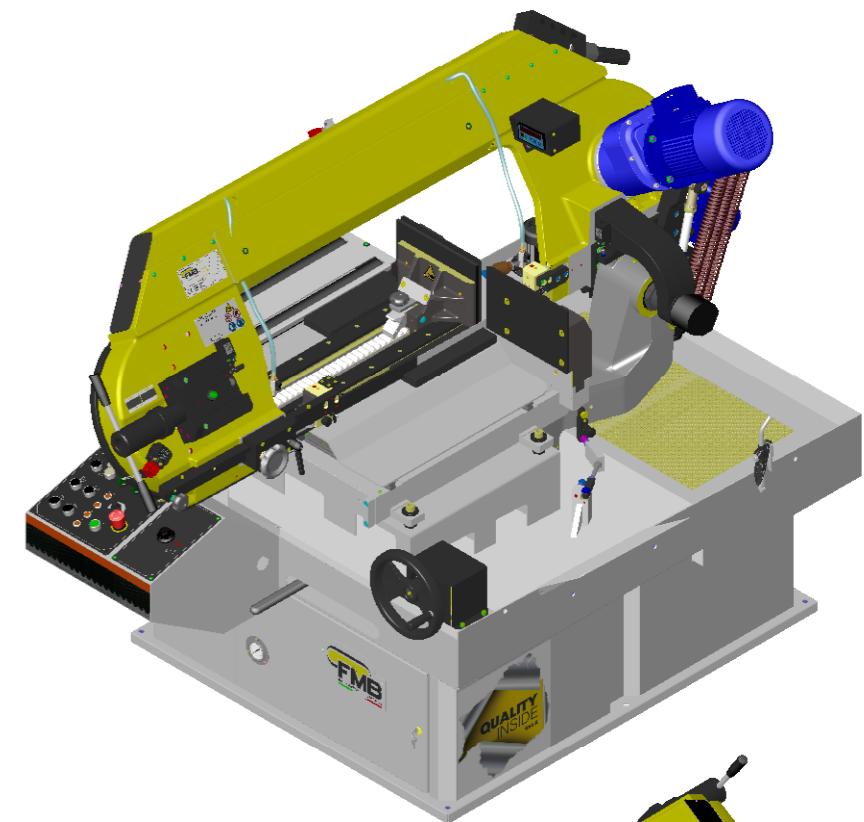

LAYOUT PEGASUS DS

1510 ±10 mm

CONTROL PANEL

| | | | | |
|----------|------------|-------------------|------|--------------|
| | DATE | DESCRIPTION | | |
| | 06-04-2023 | PEGASUS DS | | |
| DRAWN BY | | SCALE | SIZE | SHEET 1 OF 1 |
| - | | 1:15 | A3 | |