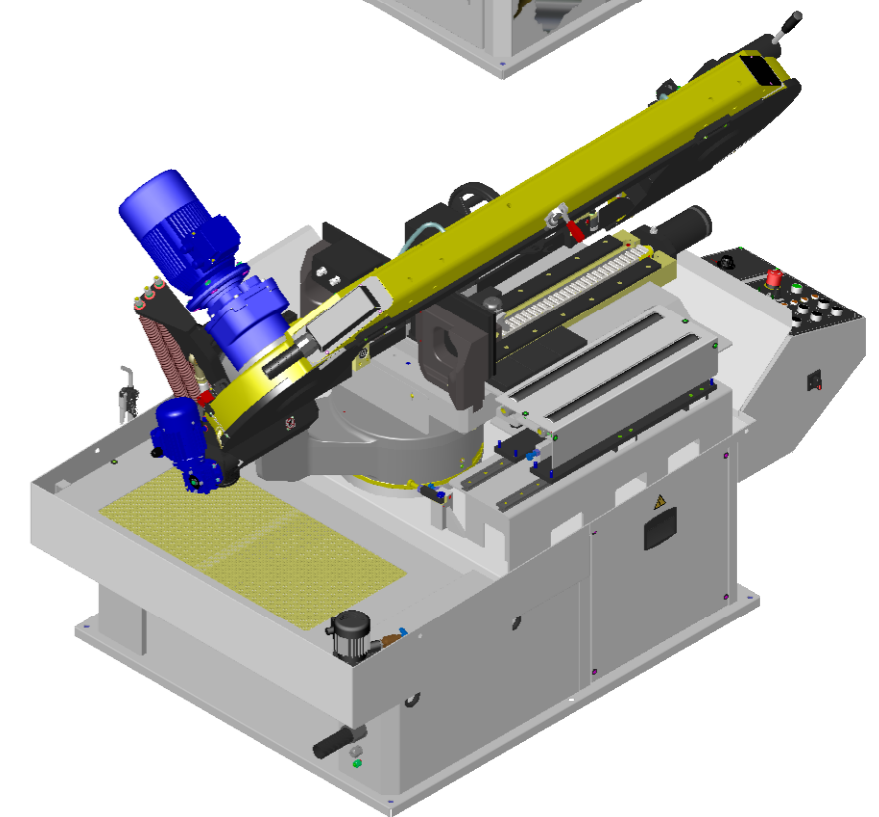

LAYOUT PEGASUS DS

1510 ±10 mm

CONTROL PANEL

| | | | | |
|----------|------------|-------------------|------|--------------|
| | DATE | DESCRIPTION | | |
| | 06-04-2023 | PEGASUS DS | | |
| DRAWN BY | | SCALE | SIZE | SHEET 1 OF 1 |
| - | | 1:15 | A3 | |