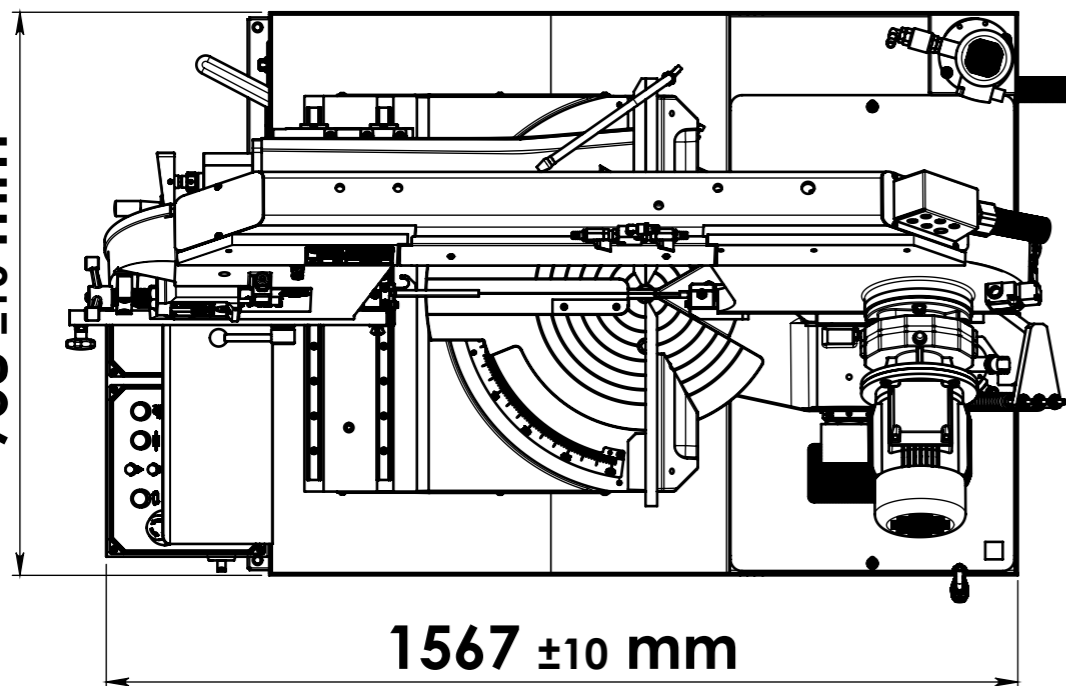

LAYOUT SATURN

1716 ±10 mm

727 ⁺²⁰₀ mm

990 ±10 mm
H PIANO DI TAGLIO
WORKTOP HEIGHT

1520 ±10 mm

968 ±10 mm

1567 ±10 mm

 POWER SUPPLY

	DATE	DESCRIPTION		
	10-10-2023	SATURN		
DRAWN BY	-	SCALE	SIZE	SHEET 1 OF 1
		1:13	A3	

THE INFORMATION IN THIS DRAWING IS THE SOLE PROPERTY OF F.M.B. Srl. ANY REPRODUCTION IN PART OF AS A WHOLE WITHOUT THE PERMISSION OF F.M.B. Srl IS PROHIBITED.