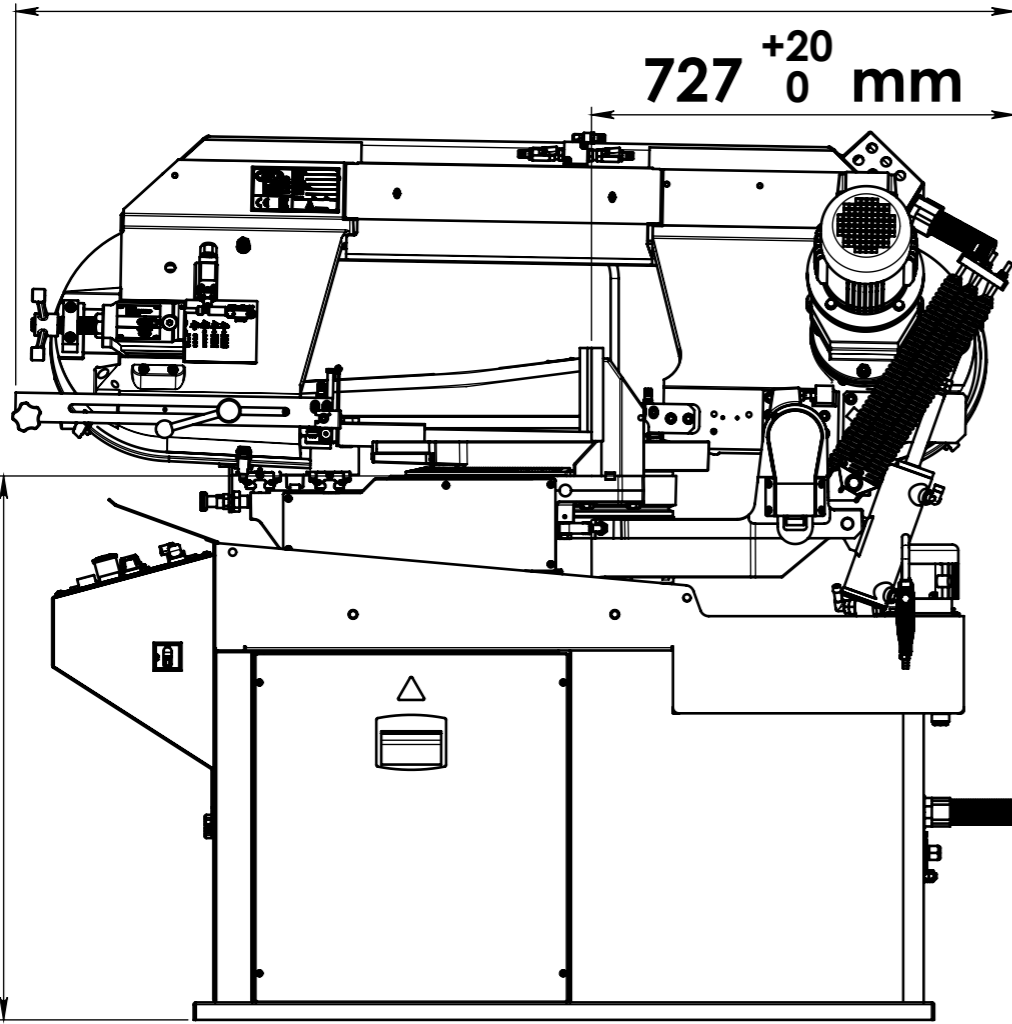

LAYOUT SATURN

1716 ±10 mm

727 ⁺²⁰₀ mm

990 ±10 mm
H PIANO DI TAGLIO
WORKTOP HEIGHT

1520 ±10 mm

968 ±10 mm

1567 ±10 mm

 POWER SUPPLY

	DATE	DESCRIPTION		
	10-10-2023	SATURN		
DRAWN BY	-	SCALE	SIZE	SHEET 1 OF 1
		1:13	A3	

THE INFORMATION IN THIS DRAWING IS THE SOLE PROPERTY OF F.M.B. Srl. ANY REPRODUCTION IN PART OF AS A WHOLE WITHOUT THE PERMISSION OF F.M.B. Srl IS PROHIBITED.