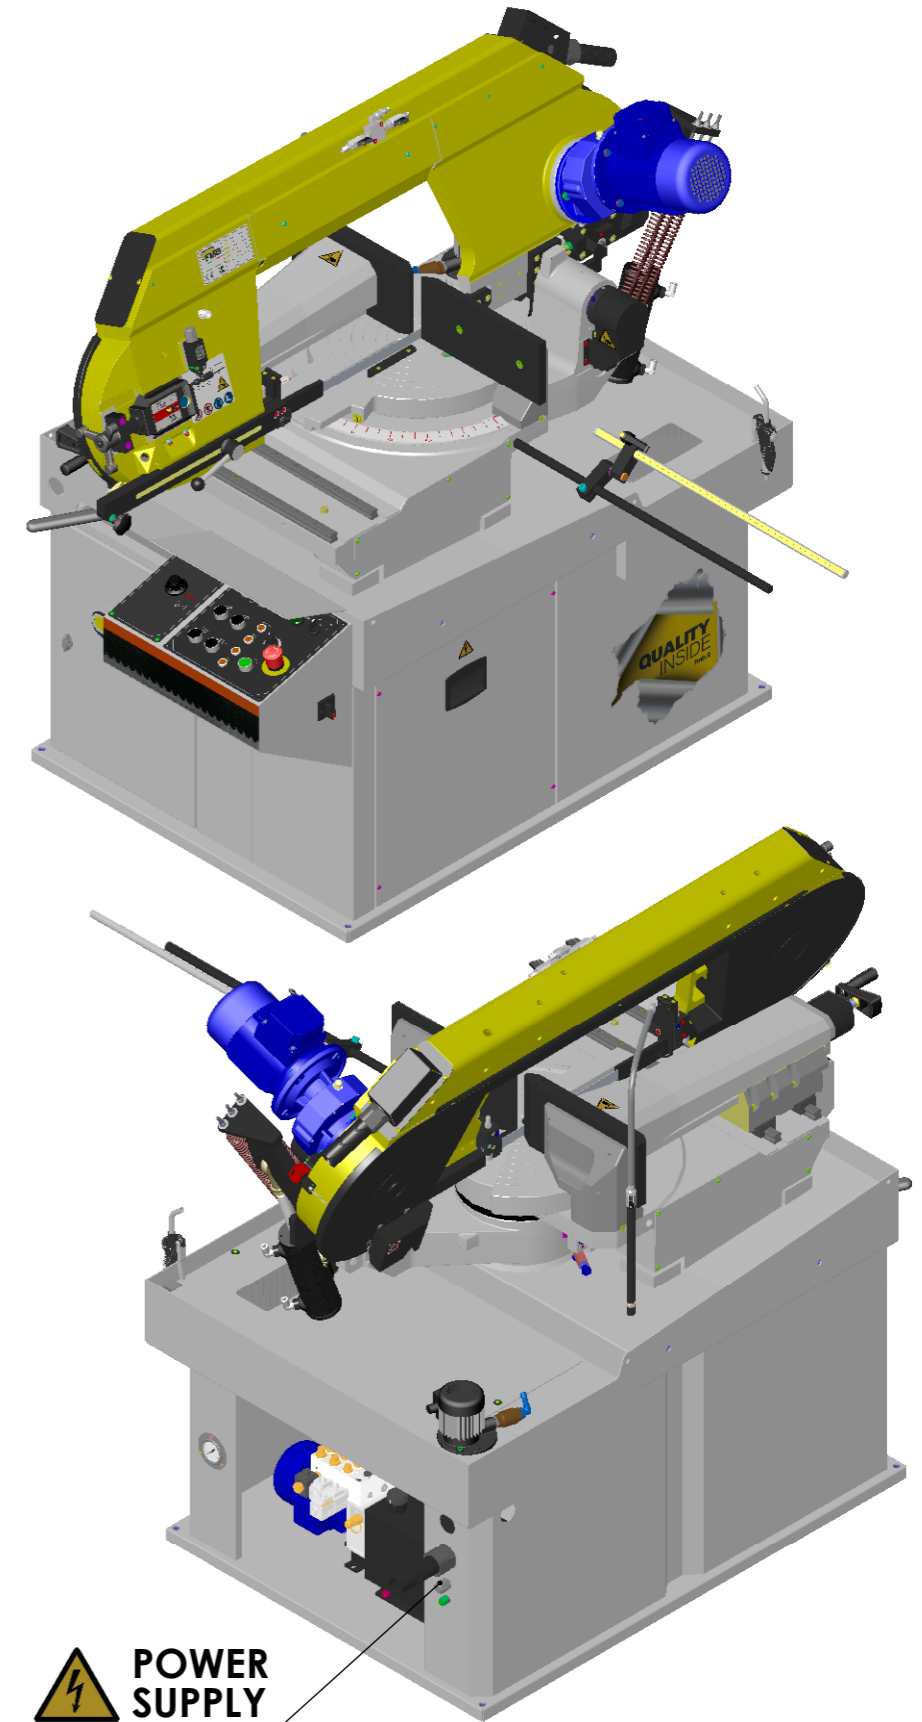

LAYOUT SATURN

1716 ±10 mm

727 ⁺²⁰₀ mm

990 ±10 mm
H PIANO DI TAGLIO
WORKTOP HEIGHT

1520 ±10 mm

968 ±10 mm

1567 ±10 mm

 POWER SUPPLY

	DATE	DESCRIPTION		
	10-10-2023	SATURN		
DRAWN BY	-	SCALE	SIZE	SHEET 1 OF 1
		1:13	A3	

THE INFORMATION IN THIS DRAWING IS THE SOLE PROPERTY OF F.M.B. Srl. ANY REPRODUCTION IN PART OF AS A WHOLE WITHOUT THE PERMISSION OF F.M.B. Srl IS PROHIBITED.