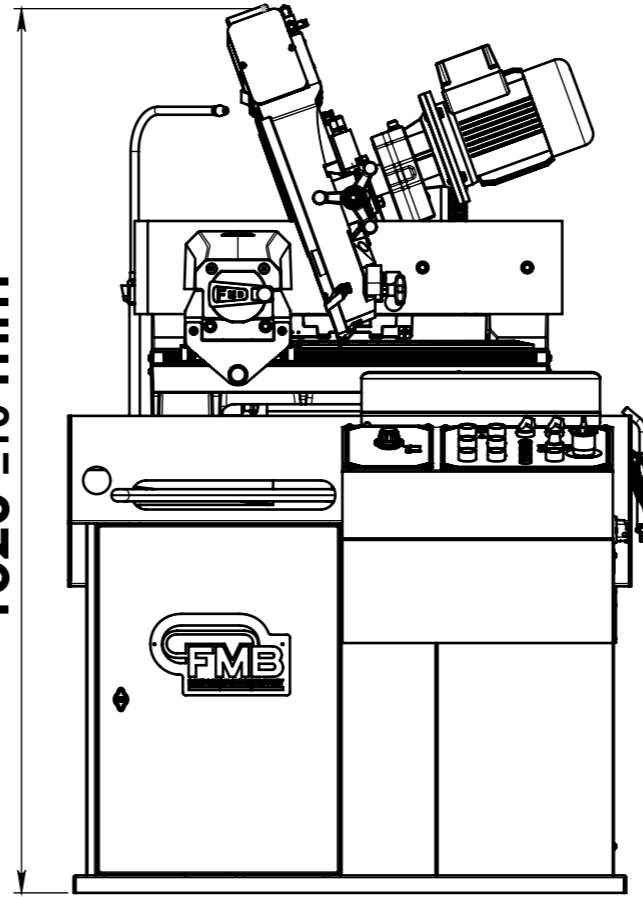

LAYOUT SATURN

1716 ±10 mm

727 ⁺²⁰₀ mm

990 ±10 mm
H PIANO DI TAGLIO
WORKTOP HEIGHT

1520 ±10 mm

968 ±10 mm

1567 ±10 mm

 POWER SUPPLY

	DATE	DESCRIPTION		
	10-10-2023	SATURN		
DRAWN BY	-	SCALE	SIZE	SHEET 1 OF 1
		1:13	A3	

THE INFORMATION IN THIS DRAWING IS THE SOLE PROPERTY OF F.M.B. Srl. ANY REPRODUCTION IN PART OF AS A WHOLE WITHOUT THE PERMISSION OF F.M.B. Srl IS PROHIBITED.